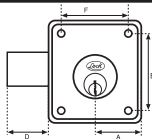

**DIMENSIONES DE LA CERRADURA
LOCK DIMENSIONS**

- A: 23 mm (1")
- B: 21.80 mm (6/7")
- C: 27.10 mm (1")
- D: 28 mm (1 1/9")
- E: 45 mm (1 7/9")
- F: 34 mm (1 1/3")
- G: 14.30 (4/7")

- a). - Cuando la herramienta se haya utilizado en condiciones distintas a las normales.
- b). - Cuando el producto hubiera sido alterado de su composición original o reparado por personas no autorizadas por el fabricante o importador respectivo.

This product has a 25 years warranty by Urrea Herramientas Profesionales S.A. de C.V. against any manufacturing defect, with its repair or replacement during its life expectancy. The warranty is not applicable if the product does not show the URREA brand, if the product is worn out by its daily use, shows signs of abuse, damage, its original composition has been altered, or specifies a different warranty. In order to make the warranty effective, the product must be taken to the company or to the place of purchase along with its receipt.