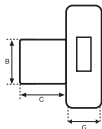

**DIMENSIONES DE LA CERRADURA
LOCK DIMENSIONS**

- A: 23 mm (1")
- B: 21.80 mm (6/7")
- C: 27.10 mm (1")
- D: 28 mm (1 1/9")
- E: 45 mm (1 7/9")
- F: 34 mm (1 1/3")
- G: 14.30 (4/7")

- a). - Cuando la herramienta se haya utilizado en condiciones distintas a las normales.
- b). - Cuando el producto hubiera sido alterado de su composición original o reparado por personas no autorizadas por el fabricante o importador respectivo.

This product has a 25 years warranty by Urrea Herramientas Profesionales S.A. de C.V. against any manufacturing defect, with its repair or replacement during its life expectancy. The warranty is not applicable if the product does not show the URREA brand, if the product is worn out by its daily use, shows signs of abuse, damage, its original composition has been altered, or specifies a different warranty. In order to make the warranty effective, the product must be taken to the company or to the place of purchase along with its receipt.