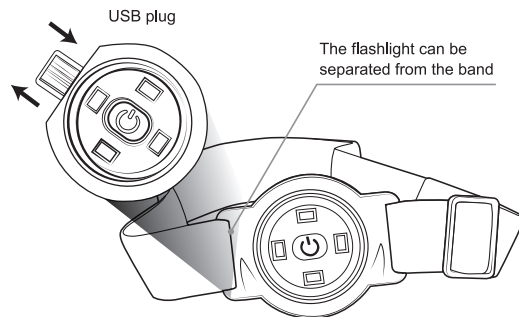

IMPORTANT! Unlock and turn the spotlight OFF before charging from an AC or DC outlet. Leaving the spotlight ON during charging may cause damage to the battery and AC charger.

To be able to use the international window you can only turn 90 ° to the right, it will separate from the band.