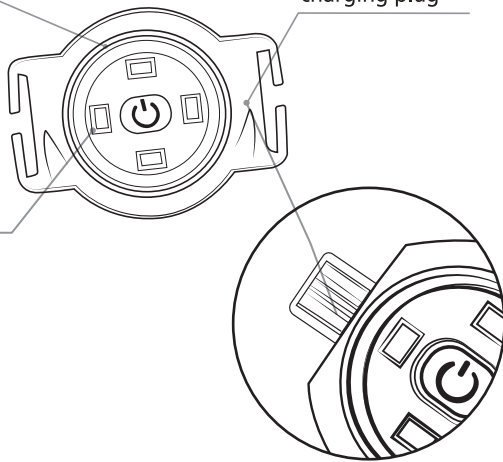

Headlamp Rechargeable Linterna para Cabeza Recargable

1 año
GARANTÍA
YEAR WARRANTY

144094

OPERATION

IMPORTANT! Battery is ready to use when purchased, do not recharge before first use. A fully charged battery will provide approximately 1 - 4 hours of continuous light. Do not allow the battery to completely discharge.

- 1 Charging is finished when the charging LED indicator light turns GREEN. Disconnect the headlamp.

Button
On/Off

Male USB
charging plug

4 SMD LEDs

SAFETY INFORMATION

WARNING! Read, understand and follow the safety rules in this document before operating this product.