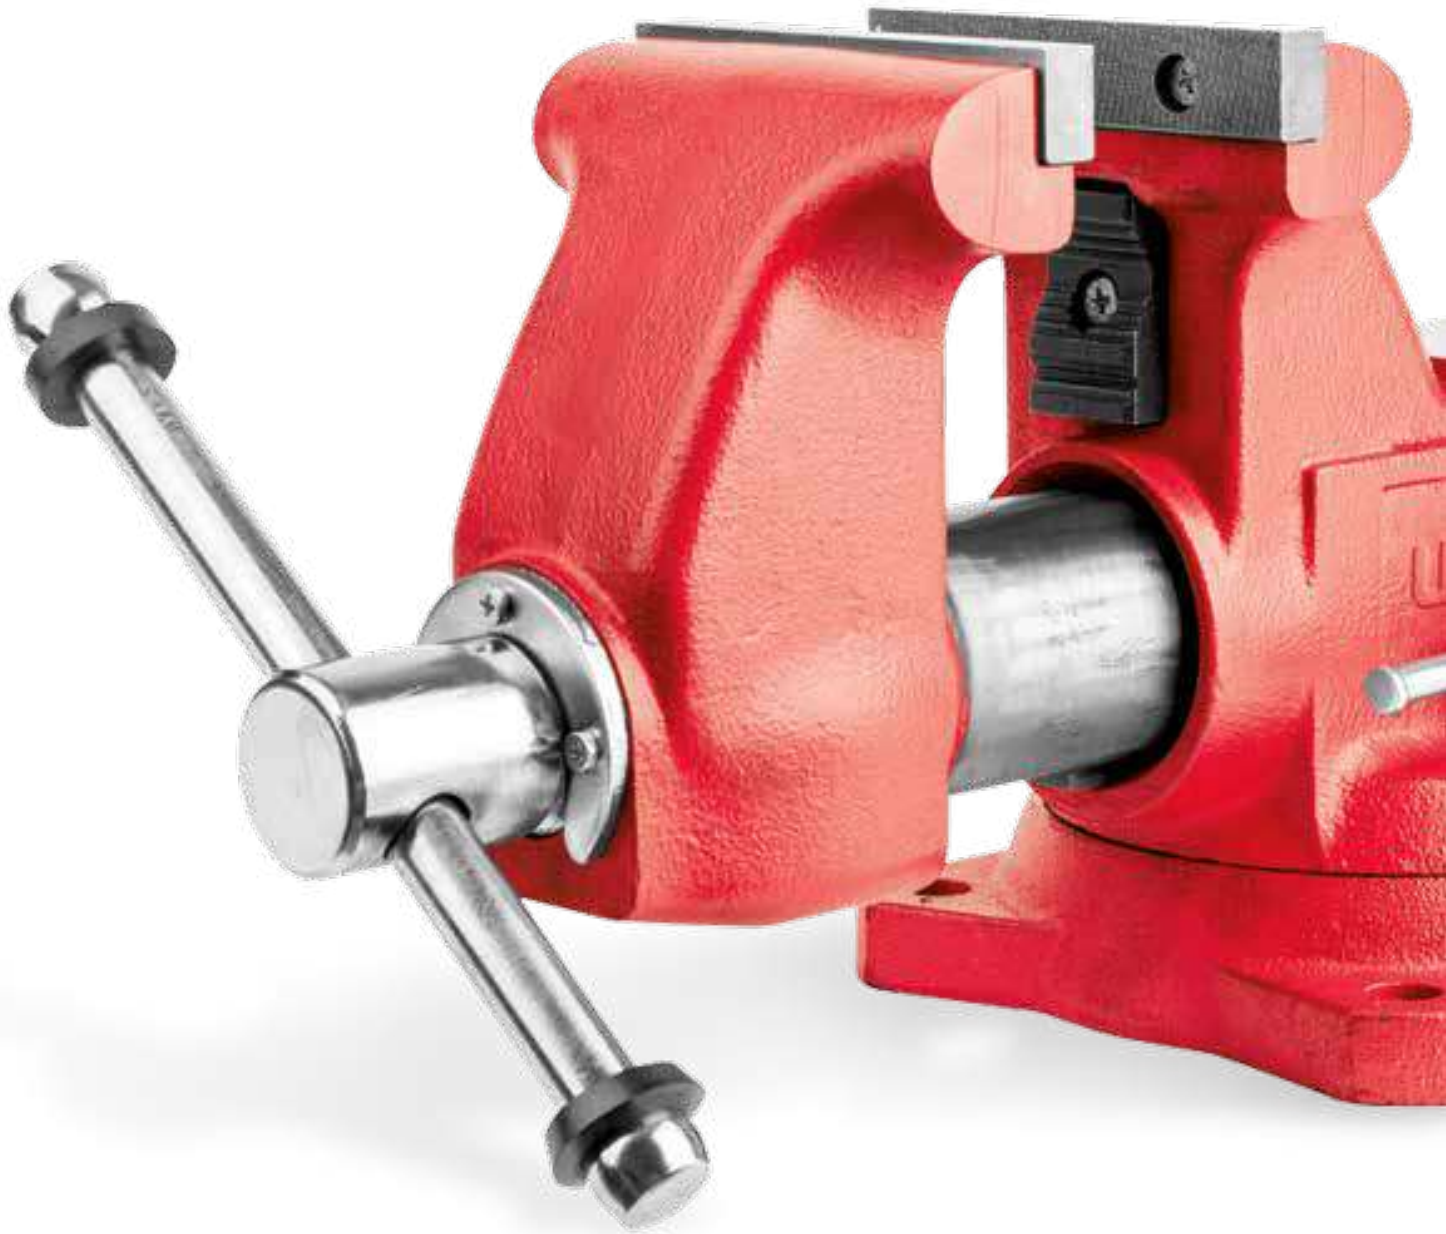

NEW PRODUCTS **MARCH-APRIL.**

URREA
SUPERIOR QUALITY AFFORDABLE TOOLS