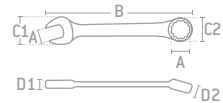

12

GRANEL

CÓDIGO	DIMENSIÓN DE BOCA (A)	LONGITUD (B)	ANCHO (C)		ESPESOR (D)		ESTRELLA (D2)	SUB. DIST.	MAYOREO	MENUDEO
			LLAVE (C1)	LLAVE (C2)	LLAVE (D1)	ESPESOR (D)				
1266I	2-1/16"	22-1/4"	3-3/4"	3-1/16"	11/16"	1"	1	\$3,015	\$3,317	\$3,649
1268I	2-1/8"	24-3/16"	4-3/8"	3-1/16"	5/8"	7/8"	1	\$3,043	\$3,347	\$3,682
1270I	2-3/16"	24-3/16"	4-3/8"	3-1/16"	5/8"	7/8"	1	\$3,074	\$3,381	\$3,719
1272I	2-1/4"	24-3/16"	4-3/8"	3-1/16"	5/8"	7/8"	1	\$3,341	\$3,675	\$4,043
1274I	2-5/16"	24-3/16"	4-3/8"	3-1/16"	5/8"	7/8"	1	\$3,592	\$3,951	\$4,346
1276I	2-3/8"	25-5/8"	4-3/8"	3-5/16"	11/16"	7/8"	1	\$3,630	\$3,993	\$4,392
1278I	2-7/16"	25-5/8"	4-3/8"	3-5/16"	11/16"	7/8"	1	\$3,902	\$4,292	\$4,721
1280I	2-1/2"	25-5/8"	4-3/8"	3-5/16"	11/16"	7/8"	1	\$4,174	\$4,591	\$5,050
1282I	2-9/16"	26-9/16"	4-5/8"	3-9/16"	3/4"	1-1/16"	1	\$5,635	\$6,199	\$6,819
1284I	2-5/8"	26-9/16"	4-5/8"	3-9/16"	3/4"	1-1/16"	1	\$6,760	\$7,436	\$8,180
1286I	2-11/16"	26-9/16"	4-5/8"	3-9/16"	3/4"	1-1/16"	1	\$7,165	\$7,882	\$8,670
1288I	2-3/4"	27-15/16"	5-3/16"	4-1/8"	15/16"	1-1/8"	1	\$7,525	\$8,278	\$9,106
1290I	2-13/16"	27-15/16"	5-3/16"	4-1/8"	15/16"	1-1/8"	1	\$10,566	\$11,623	\$12,785
1292I	2-7/8"	27-15/16"	5-3/16"	4-1/8"	15/16"	1-1/8"	1	\$11,622	\$12,784	\$14,062
1294I	2-15/16"	27-15/16"	5-3/16"	4-1/8"	15/16"	1-1/8"	1	\$12,203	\$13,423	\$14,765
1296I	3"	27-15/16"	5-3/16"	4-1/8"	15/16"	1-1/8"	1	\$13,425	\$14,768	\$16,245

**LLAVES COMBINADAS SATINADAS EN PULGADAS, 12 PUNTAS**

PULGADAS

SUPER DRIVE

ACABADO SATINADO

SURTEK

NUEVO

128

- Mayor resistencia al torque.
- Fabricadas en acero cromo vanadio.
- Recubrimiento níquel-cromo.
- Exceden las normas ASME B107.100.