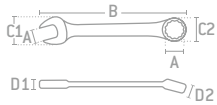

LLAVES COMBINADAS PULIDO ESPEJO

LLAVES COMBINADAS PULIDO ESPEJO EN PULGADAS, 6 Y 12 PUNTAS

100174

Sección plana en vástago ergonómico.

CÓDIGO	MEDIDA (A)	LONGITUD (B)	ANCHO (C)		ESPESOR (D)		C
			LLAVE (C1)	ESTRELLA (C2)	LLAVE (D1)	ESTRELLA (D2)	
* 100158	1/4"	4-11/64"	17/32"	27/64"	9/64"	11/64"	6
100160	5/16"	4-13/16"	41/64"	35/64"	5/32"	13/64"	6
100162	3/8"	5-3/8"	49/64"	19/32"	3/16"	15/64"	6
100164	7/16"	6"	7/8"	11/16"	13/64"	17/64"	6
100166	1/2"	6-5/8"	1"	25/32"	7/32"	9/32"	6
100168	9/16"	7-5/32"	1-1/8"	23/32"	3/16"	5/16"	6
100170	5/8"	7-3/4"	1-17/64"	31/32"	7/32"	21/64"	6
100172	11/16"	8-11/32"	1-23/64"	1-3/64"	1/4"	5/16"	6
100174	3/4"	8-15/16"	1-31/64"	1-7/64"	15/64"	5/16"	6
100176	13/16"	9-31/64"	1-9/16"	1-7/32"	0.3125"	27/64"	6
100178	7/8"	10-1/8"	1-21/32"	1-21/64"	21/64"	29/64"	6
100180	15/16"	11-9/64"	1-49/64"	1-13/32"	23/64"	31/64"	6
100182	1"	11-1/2"	1-57/64"	1-33/64"	25/64"	33/64"	6
100184	1-1/16"	13"	1-63/64"	1-5/8"	25/64"	17/32"	6
100186	1-1/8"	14-19/64"	2-7/64"	1-45/64"	13/32"	37/64"	6
100190	1-1/4"	15-5/8"	2-21/64"	1-7/8"	7/16"	39/64"	6

LLAVES DE MANO

LLAVES COMBINADAS PULIDO ESPEJO EN PULGADAS, 12 PUNTAS

140628

CÓDIGO	MEDIDA (A)	LONGITUD (B)	ANCHO (C)		ESPESOR (D)		C
			LLAVE (C1)	ESTRELLA (C2)	LLAVE (D1)	ESTRELLA (D2)	
140608	1/4"	3-3/4"	9/16"	7/16"	5/32"	7/32"	12
140610	5/16"	3-31/32"	2/3"	9/16"	3/16"	1/4"	12
140612	3/8"	4-19/32"	7/8"	5/8"	13/64"	1/4"	12
140614	7/16"	4-19/32"	29/32"	11/16"	7/32"	9/32"	12
140616	1/2"	5-29/32"	1-3/32"	25/32"	7/32"	5/16"	12
140618	9/16"	6-29/64"	1-3/16"	7/8"	1/4"	5/16"	12
140620	5/8"	7-5/16"	1-9/32"	15/16"	1/4"	11/32"	12
140622	11/16"	8"	1-3/8"	1-1/32"	9/32"	3/8"	12
140624	3/4"	9-3/64"	1-17/32"	1-1/8"	9/32"	13/32"	12
140626	13/16"	10-1/32"	1-11/16"	1-1/4"	5/16"	13/32"	6
140628	7/8"	11-7/64"	1-3/4"	1-9/32"	5/16"	7/16"	6
140630	15/16"	12-23/64"	1-15/16"	1-3/8"	5/16"	15/32"	6
140632	1"	13-5/32"	2"	1-7/16"	11/32"	17/32"	6